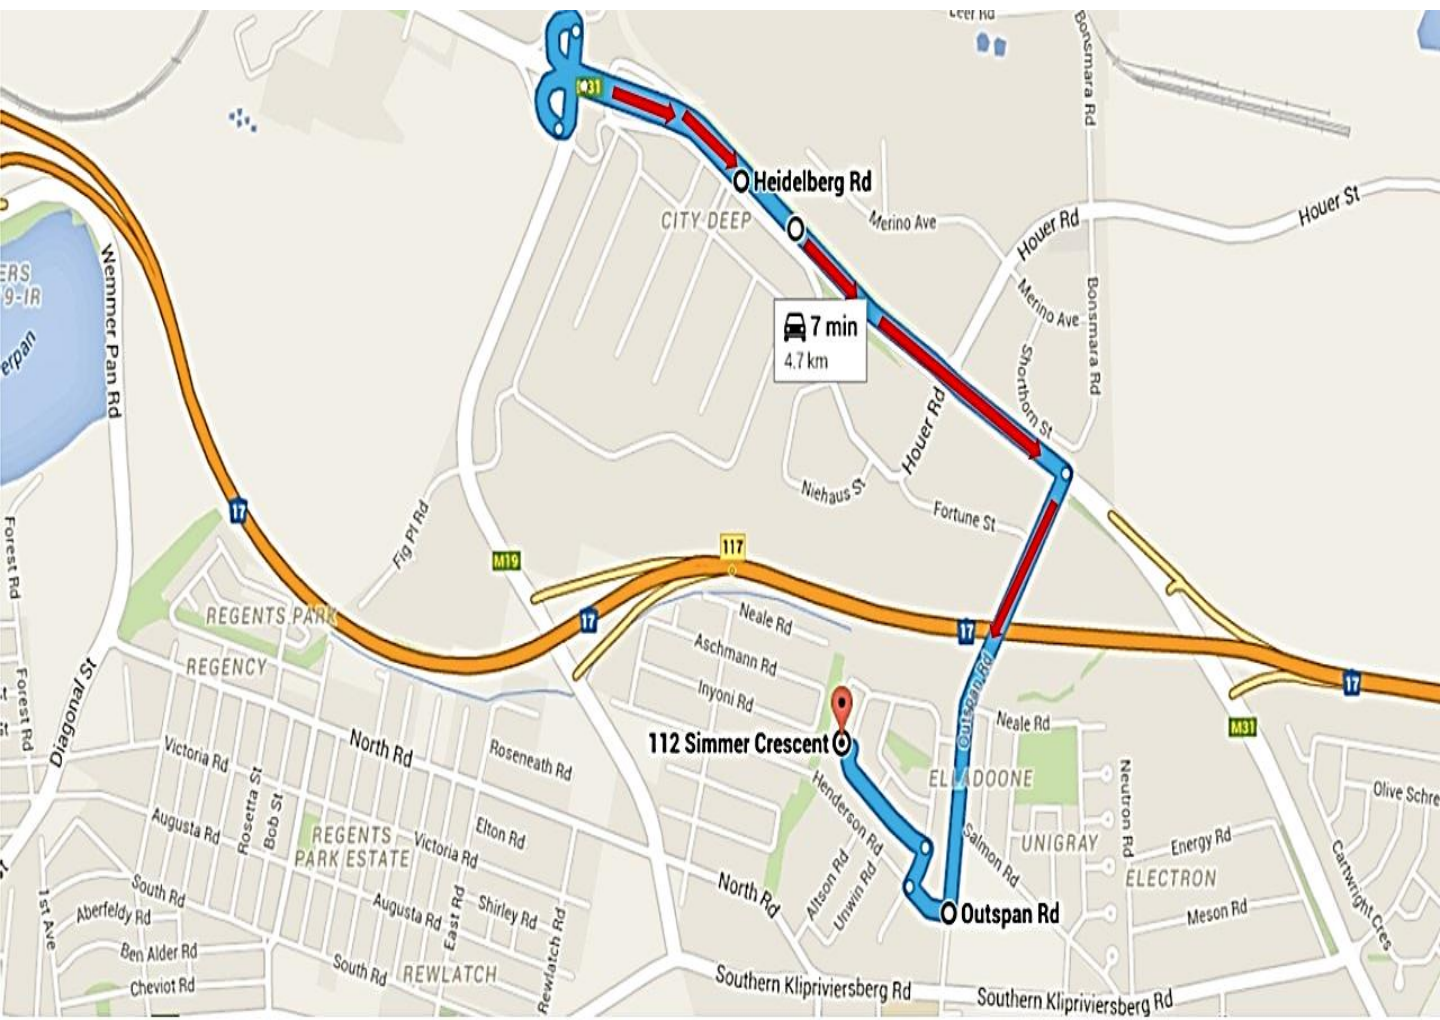

**112 – Unit 2
Simmer
Crescent
Johannesburg**

Heidelberg Rd

Johannesburg South, South Africa

1. Head northwest on Heidelberg Rd/M31
↑ 550 m
 2. Take the M19/Vickers Road/Marjorie Street ramp
↑ 250 m
 3. Turn left onto Vickers Rd/M19
↙ 240 m
 4. Turn left to merge onto Heidelberg Rd/M31
↑ 2.0 km
 5. Turn right onto Outspan Rd
↘ 1.1 km
- 4.1 km / 5 min

Outspan Rd

Johannesburg South, 2197, South Africa

6. Head west on Henderson Rd toward Simmer Cres
↑ 140 m
 7. Take the 1st right onto Simmer Cres
↘ 99 m
 8. Turn left to stay on Simmer Cres
↙
- Destination will be on the left
- 350 m
- 600 m / 1 min

112 Simmer Crescent

Johannesburg South, 2197, South Africa

GPS Coordinates 26.238454, 28.085532

7 min
4.7 km

112 Simmer Crescent

Johannesburg South, 2197, South Africa